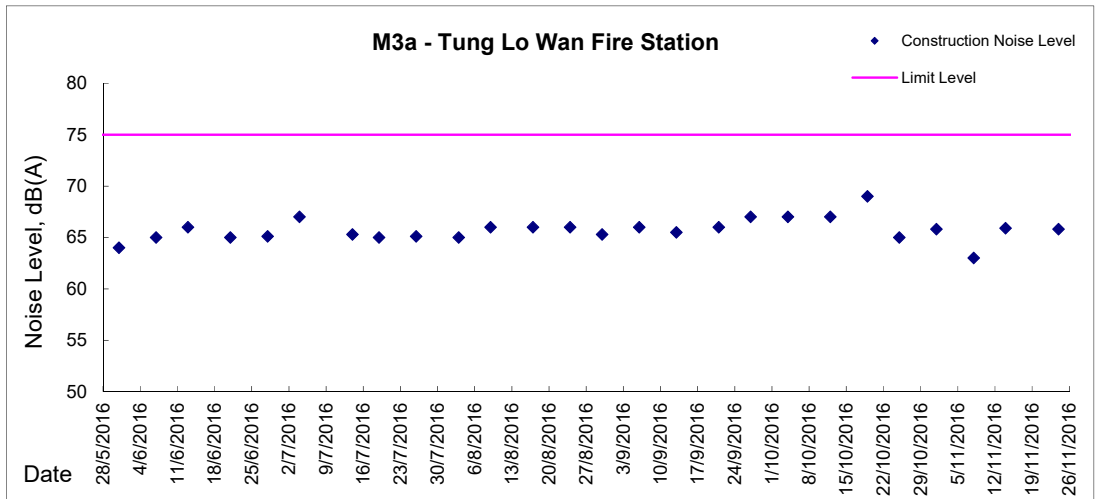

Graphic Presentation of Noise Monitoring Result

Day Time (0700 - 1900hrs on normal weekdays)

Graphic Presentation of Noise Monitoring Result

Day Time (0700 - 1900hrs on normal weekdays)