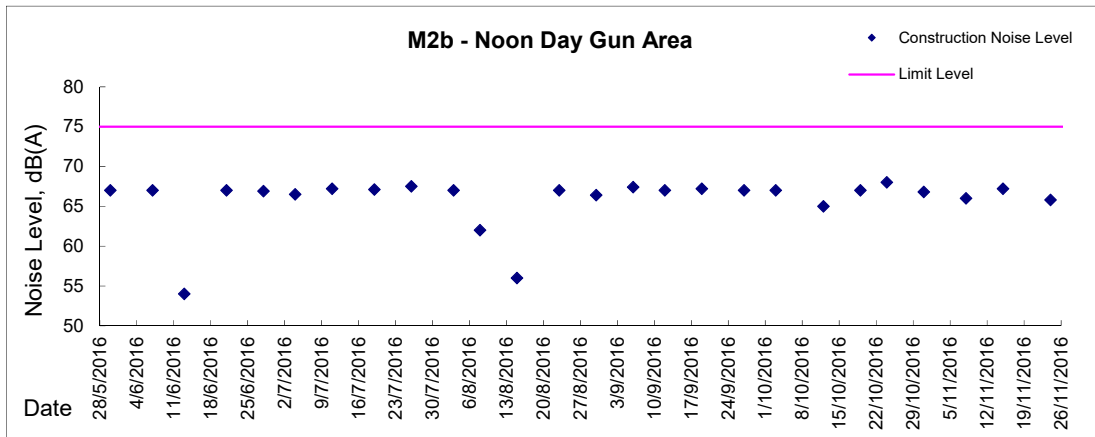

Graphic Presentation of Noise Monitoring Result

Day Time (0700 - 1900hrs on normal weekdays)

Graphic Presentation of Noise Monitoring Result

Day Time (0700 - 1900hrs on normal weekdays)