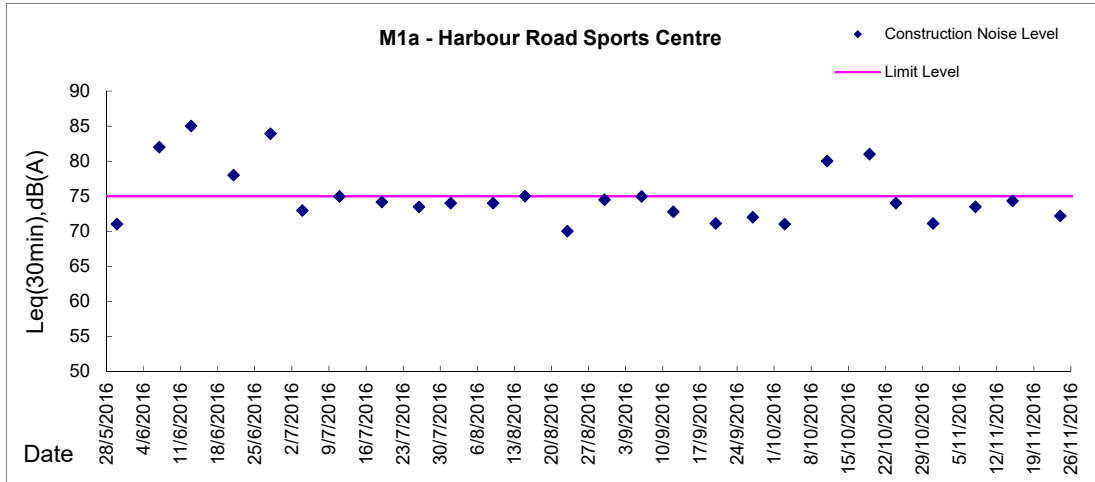

Graphic Presentation of Noise Monitoring Result

Day Time (0700 - 1900hrs on normal weekdays)

Graphic Presentation of Noise Monitoring Result

Day Time (0700 - 1900hrs on normal weekdays)